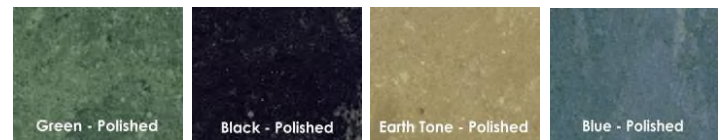

Polished or Unpolished Porcelain Tile
(Earthtone & Blue Polished Only)