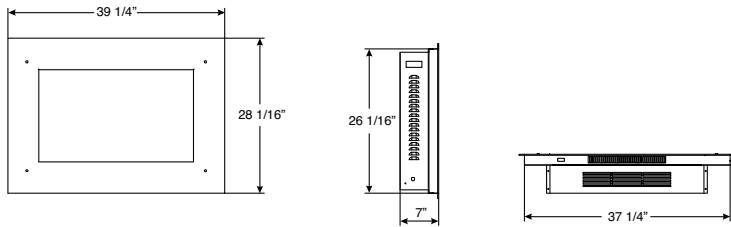

Designer Features

EF39HD - Modern Elegance

A display of modern artwork and an elegant fireplace all in one. The EF39HD electric fireplace simply hangs on your wall like any artwork and plugs into a standard electrical outlet. Instantaneously, your room is easily transformed into a relaxing and intriguing retreat. Perfect for any room in a house, apartment, condo, office or spa. The EF39 offers you the most versatility options, limited only by your imagination.

Napoleon® Exclusive Features

- Specifically designed for an "eye-level" location, perfect for above a couch or beneath a flat screen TV
- Exclusive CRYSTALINE™ ember bed sparkles with modern elegance
- 5000 BTU's / 1500 Watts
- Easy installation... simply hang, plug in and enjoy
- Modern artwork design with elegant glass front
- Sleek 7" depth for flush wall hanging
- Comes complete with a convenient remote, turning the fireplace on & off and also controlling the ember bed intensity & heater
- Easily accessible on/off switch
- Go Green with Napoleon® - no emissions, no pollution, 100% energy efficient