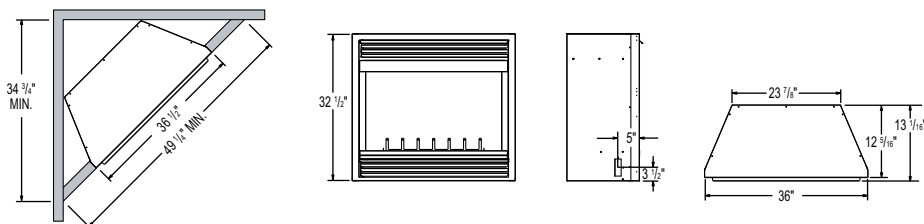

Cast Iron Surround

Porcelain Majolica Brown

Porcelain Black

Painted Black

Porcelain Majolica Green

Remote Control

Convenient hand-held remote control comes standard

Model	BTU'S	Watts	Height		Front Width		Depth		Mobile Home Certified	Blower
			Actual	Framing	Actual	Framing	Actual	Framing		
EF36	5,000	1500	32 1/4"	31 1/2"	30"	29"	11"	11 3/4"	Yes	Standard