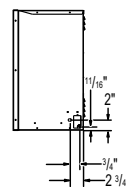

Model	BTU'S	Watts	Height		Front Width		Depth		Mobile Home Certified	Blower
			Actual	Framing	Actual	Framing	Actual	Framing		
EF31	5,000	1500	24 1/8"	24 3/4"	31 1/4"	31 1/2"	14 3/16"	14 3/8"	Yes	Standard