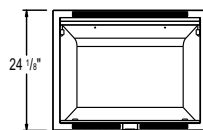

Model	BTU'S	Watts	Height		Front Width		Depth		Mobile Home Certified	Blower
			Actual	Framing	Actual	Framing	Actual	Framing		
EF31	5,000	1500	24 1/8"	24 3/4"	31 1/4"	31 1/2"	14 3/16"	14 3/8"	Yes	Standard