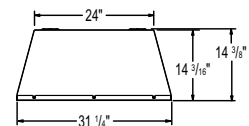

Model	BTU'S	Watts	Height		Front Width		Depth		Mobile Home Certified	Blower
			Actual	Framing	Actual	Framing	Actual	Framing		
EF31	5,000	1500	24 1/8"	24 3/4"	31 1/4"	31 1/2"	14 3/16"	14 3/8"	Yes	Standard