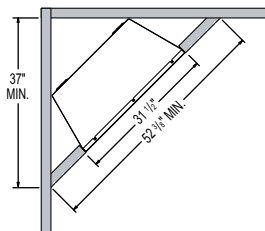

Model	BTU'S	Watts	Height		Front Width		Depth		Mobile Home Certified	Blower
			Actual	Framing	Actual	Framing	Actual	Framing		
EF31	5,000	1500	24 1/8"	24 3/4"	31 1/4"	31 1/2"	14 3/16"	14 3/8"	Yes	Standard